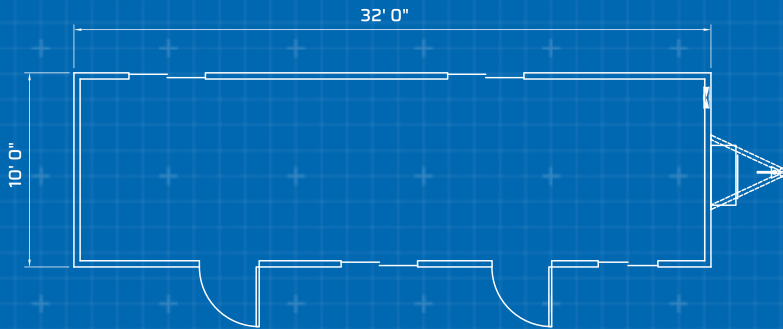

10' x 32' OFFICE TRAILER

In addition to your office solution, we can provide additional products and services that complete your space- creating a more productive, comfortable, and safe work environment.

CUSTOMIZATION

- Steps & Ramps
- Furniture & Appliances
- Technology
- Site Services
- Loss Protection

Dimensions

- 36' Long (including hitch)
- 32' Box size
- 10' Wide
- 8' Ceiling height

Exterior Finish

- Prefinish metal siding
- Steel frame / wood floor
- 45 mil EPDM roof
- Available in wheeled and frameless models